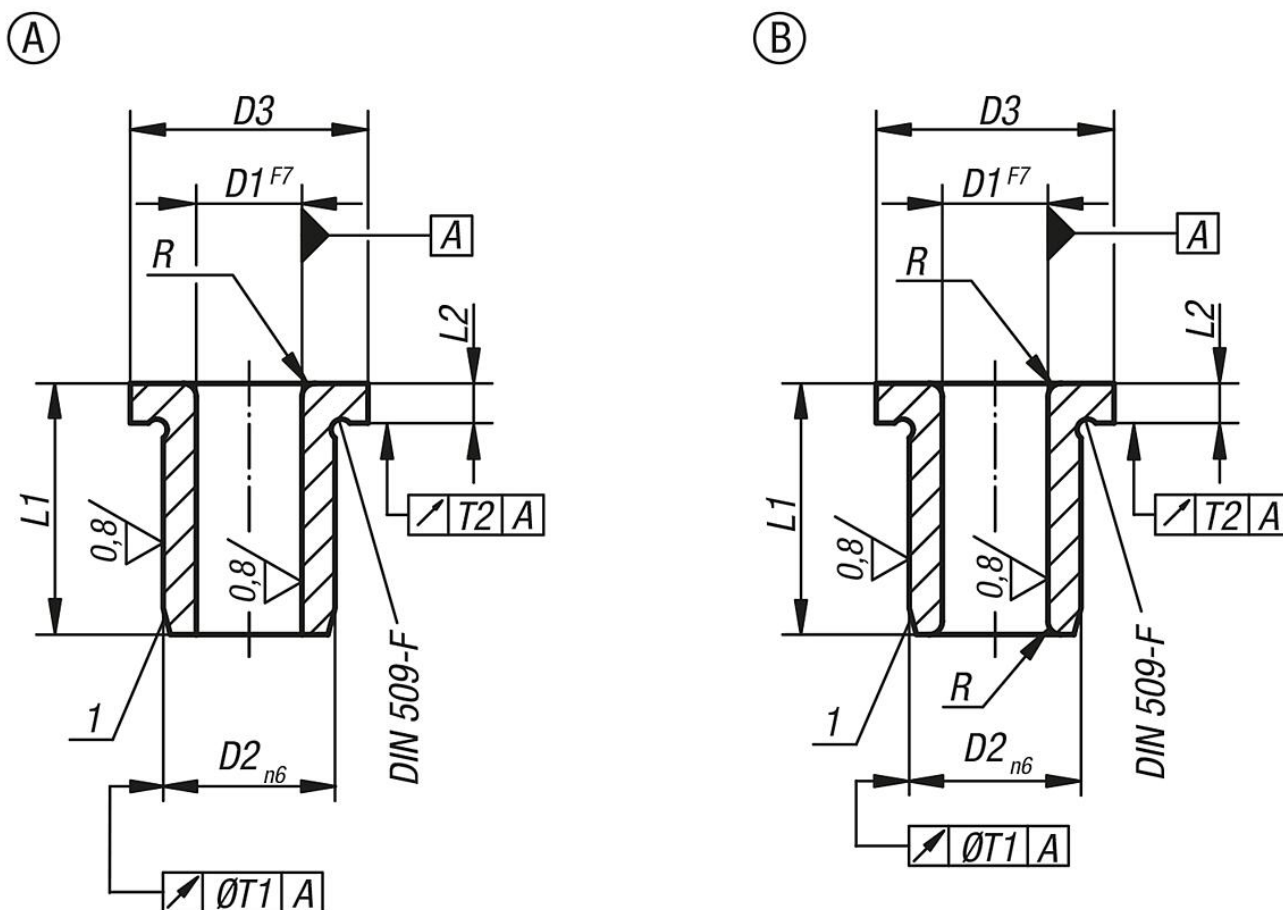

Item description/product images

Description

**Material:**  
Special low carbon steel

**Version:**  
Hardened to 740 ±80 HV 10 and ground.

**Note:**  
From diameter D1 over 15 mm size increases are 0.5 mm.

**Drawing reference:**  
Form A: hole rounded one end  
Form B: hole rounded both ends

1) Chamfer for insert

Drawings

Overview of items

Order No.	Form	D1	D2	D3	L1	Product type	L2	R	T1	T2
08910-A0040X06	A	0,4	3	6	6	short	2	1	0,01	0,03
08910-A0050X06	A	0,5	3	6	6	short	2	1	0,01	0,03